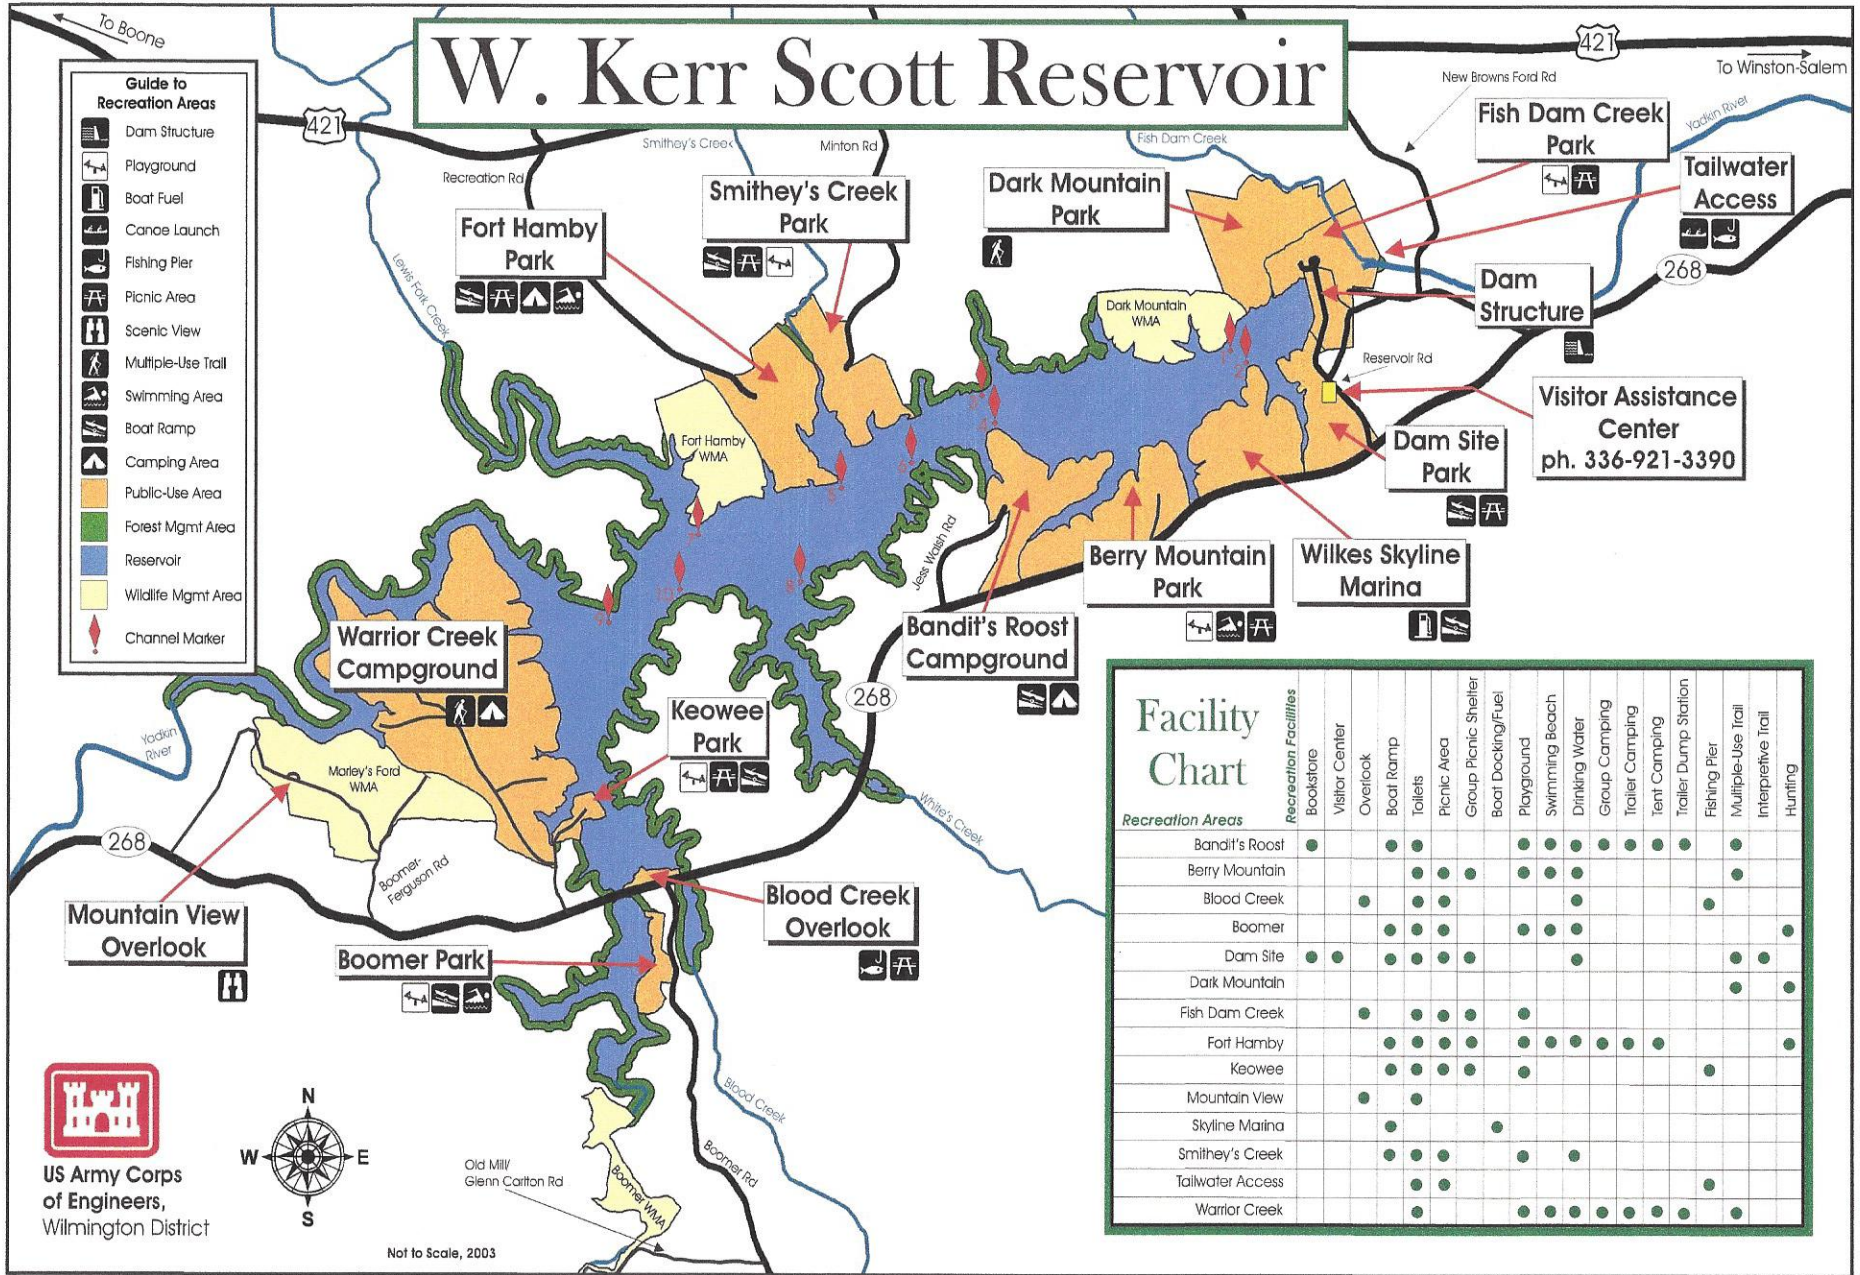

W. Kerr Scott Reservoir

- Guide to Recreation Areas**
- Dam Structure
 - Playground
 - Boat Fuel
 - Canoe Launch
 - Fishing Pier
 - Picnic Area
 - Scenic View
 - Multiple-Use Trail
 - Swimming Area
 - Boat Ramp
 - Camping Area
 - Public-Use Area
 - Forest Mgmt Area
 - Reservoir
 - Wildlife Mgmt Area
 - Channel Marker

Facility Chart

Recreation Areas	Recreation Facilities	Bookstore	Visitor Center	Overlook	Boat Ramp	Toilets	Picnic Area	Group Picnic Shelter	Boat Docking/Fuel	Playground	Swimming Beach	Drinking Water	Group Camping	Trailer Camping	Trailer Dump Station	Fishing Pier	Multiple-Use Trail	Interpretive Trail	Hunting
Bandit's Roost																			
Berry Mountain																			
Blood Creek																			
Boomer																			
Dam Site																			
Dark Mountain																			
Fish Dam Creek																			
Fort Hamby																			
Keowee																			
Mountain View																			
Skyline Marina																			
Smithy's Creek																			
Tailwater Access																			
Warrior Creek																			